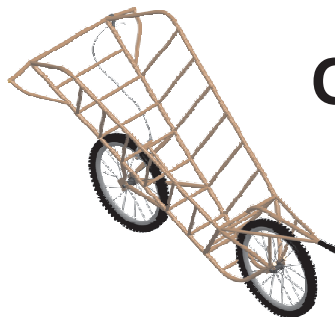

Looman's Outdoor Products, LLC

N3900 Fairwood Road
Reeseville, WI 53579
Phone 920-927-3445
sales@loomansoutdoor.com

PRICE LIST & ORDER FORM

Home of the *ULTIMATE*
Big Game Cart...
...The **Trans-Port-RRR™**

Pricing subject to change without notice

QTY	ITEM DESCRIPTION	PRICE	AMOUNT
	Trans-Port-RRR Game Cart includes standard thorn-resistant tires & locking hand brakes	\$699.95	
	2-inch Vehicle Trailer Hitch Receiver Adaptor	\$279.95	
	Cat's Eye LED Headlight model HL-EL135 320 hrs flashing mode, 80 hours constant mode	\$ 21.95	
	ATV Trailer	Call For Current Price	
	Ski Kit for travel over snow and ice	Call For Current Price	
	Optional Foam-Filled "Never Flat" Tires installed in place of our standard tires	Call For Current Price	
	Kick Stand	Call For Current Price	